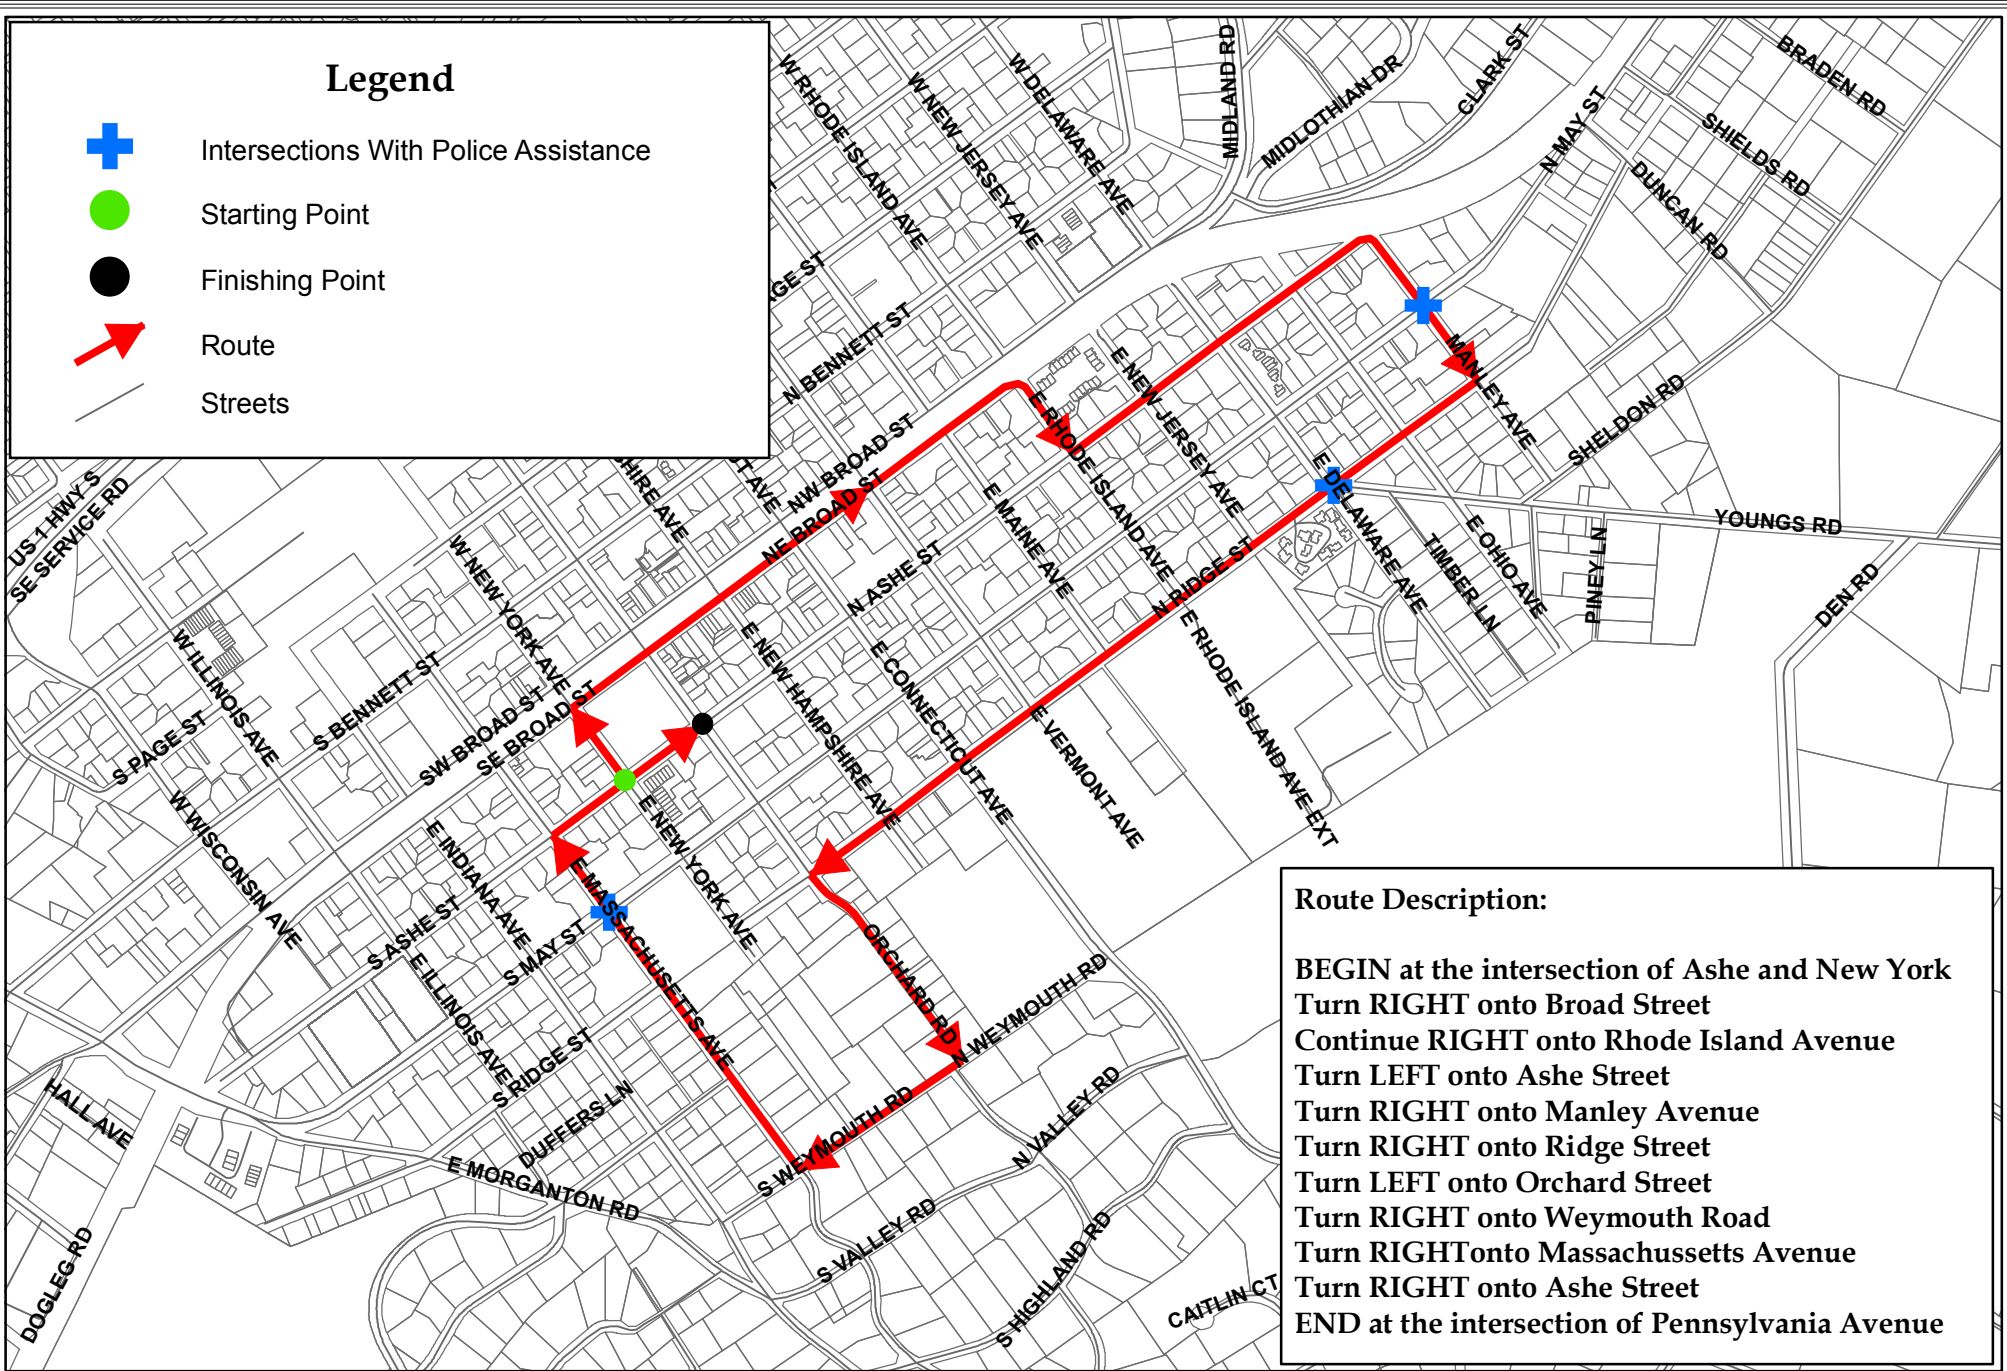

Legend

-  Intersections With Police Assistance
-  Starting Point
-  Finishing Point
-  Route
-  Streets

Route Description:

BEGIN at the intersection of Ashe and New York
 Turn **RIGHT** onto Broad Street
 Continue **RIGHT** onto Rhode Island Avenue
 Turn **LEFT** onto Ashe Street
 Turn **RIGHT** onto Manley Avenue
 Turn **RIGHT** onto Ridge Street
 Turn **LEFT** onto Orchard Street
 Turn **RIGHT** onto Weymouth Road
 Turn **RIGHT** onto Massachusetts Avenue
 Turn **RIGHT** onto Ashe Street
END at the intersection of Pennsylvania Avenue

0 250 500 1,000
 Feet

5K Autumnfest Route

TOWN OF SOUTHERN PINES

This map was created by the Town of Southern Pines. The Town of Southern Pines, its agents and employees make NO warranty as to the correctness or accuracy of the information set forth on this media whether expressed or implied, in fact or in law, including without limitation the implied warranties of merchantability and fitness for a particular use. Any resale of this data is strictly prohibited in accordance with North Carolina General Statute 132-10. Grid is based on North Carolina State Plane Coordinate System NAD83 (feet).