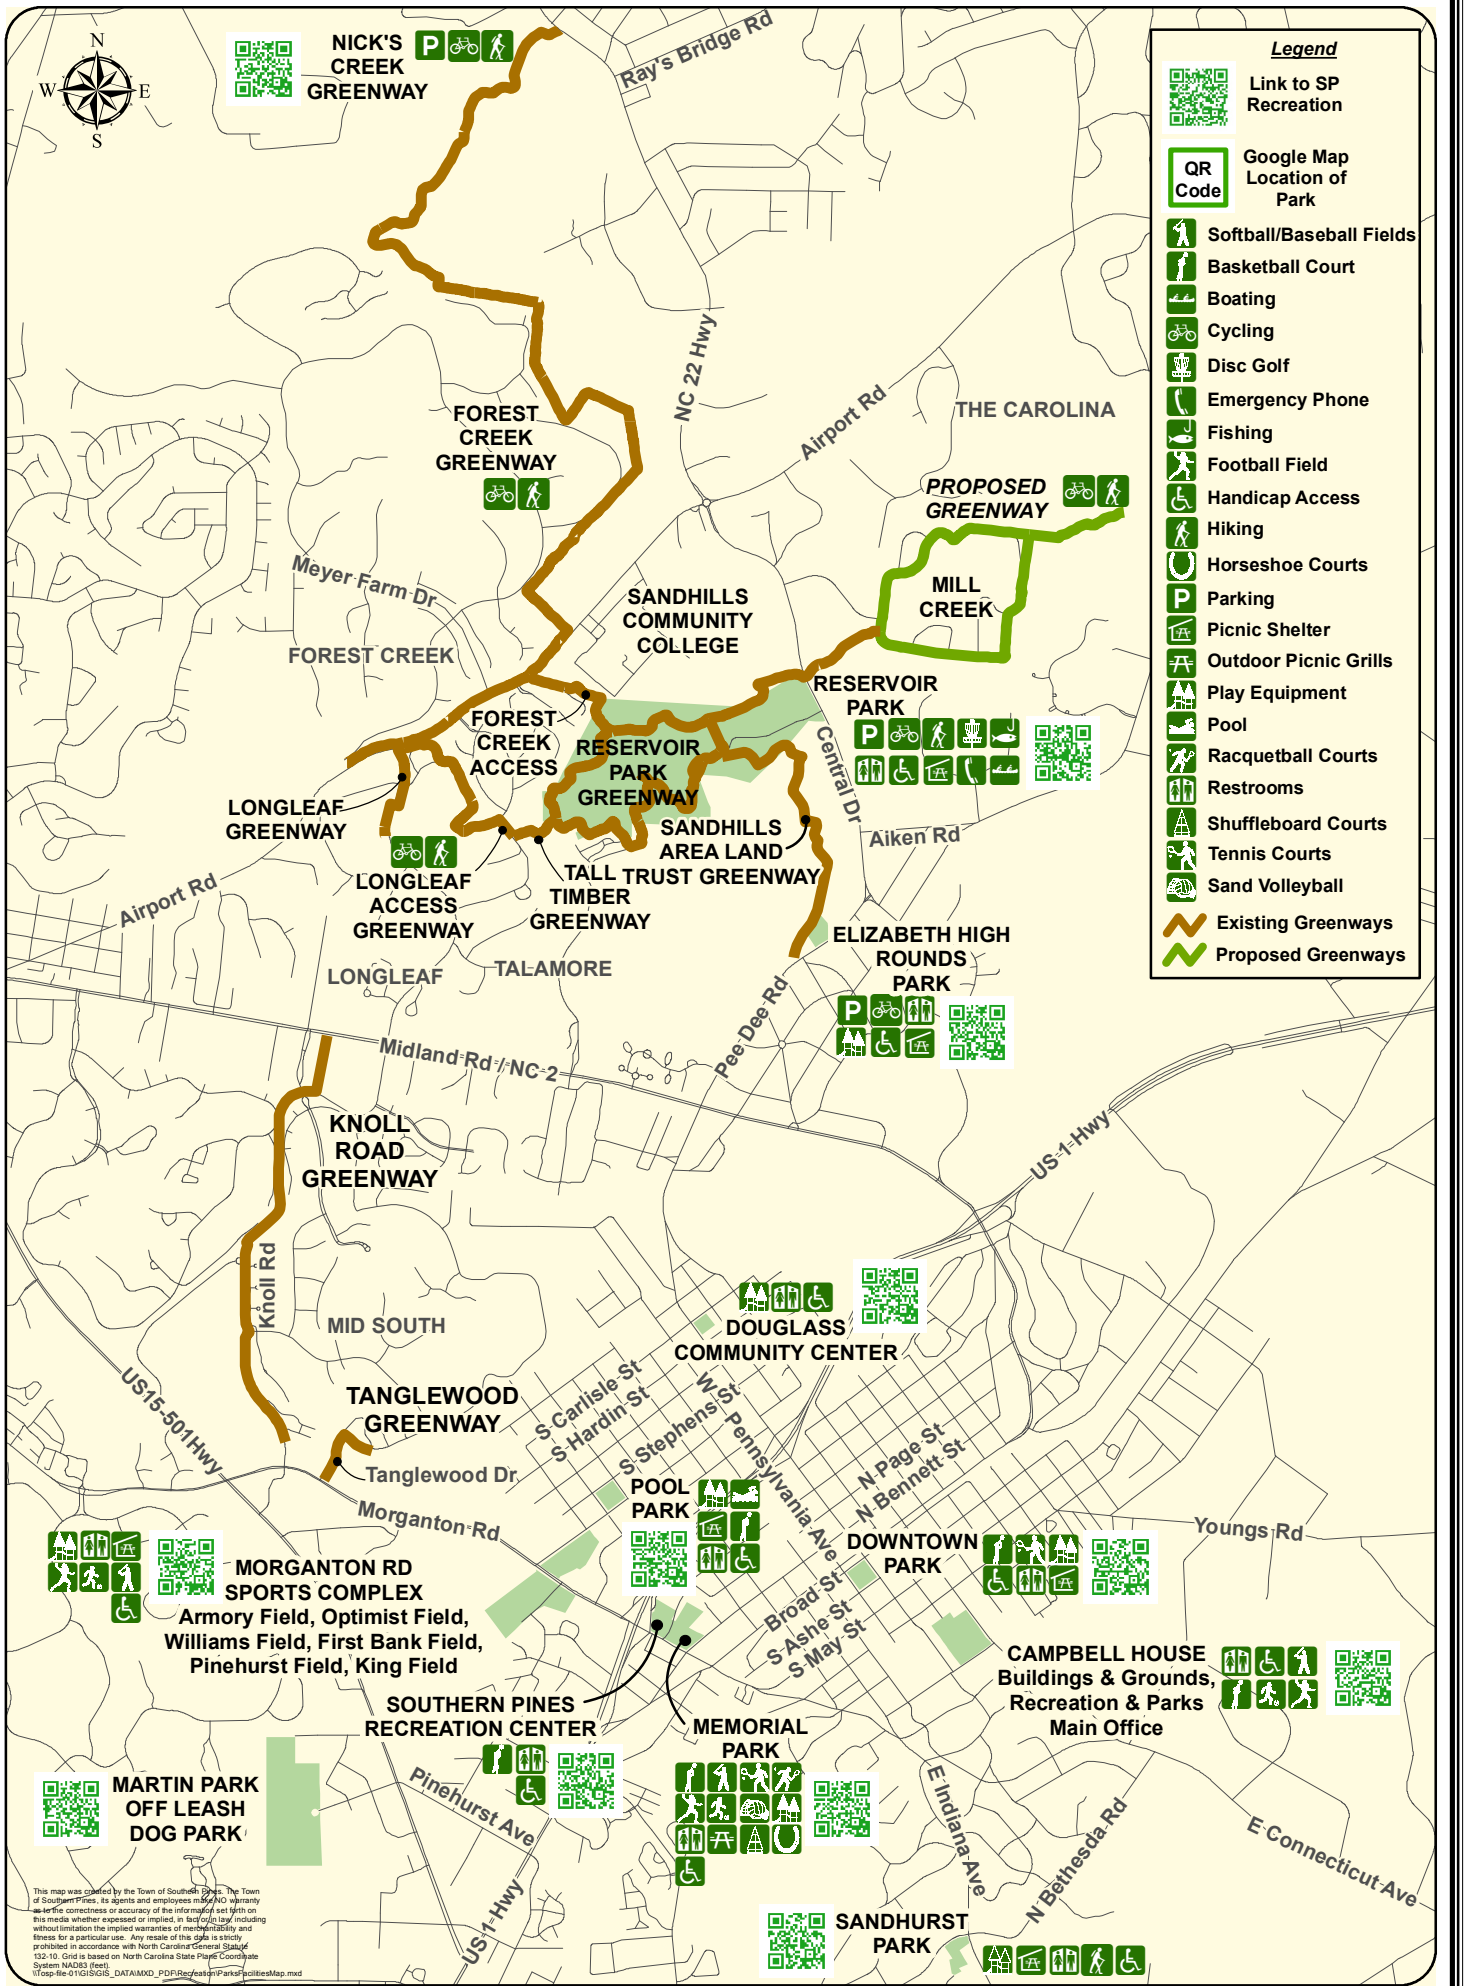

SOUTHERN PINES PARK SYSTEM RECREATION AND PARKS DEPARTMENT

For More Information: 910.692.2463 www.southernpines.net/recreation

1. **Legend**
2. Link to SP Recreation
   - Google Map Location of Park
   - Softball/Baseball Fields
   - Basketball Court
   - Boating
   - Cycling
   - Disc Golf
   - Emergency Phone
   - Fishing
   - Football Field
   - Handicap Access
   - Hiking
   - Horseshoe Courts
   - Parking
   - Picnic Shelter
   - Outdoor Picnic Grills
   - Play Equipment
   - Pool
   - Racquetball Courts
   - Restrooms
   - Shuffleboard Courts
   - Tennis Courts
   - Sand Volleyball
   - Existing Greenways
   - Proposed Greenways