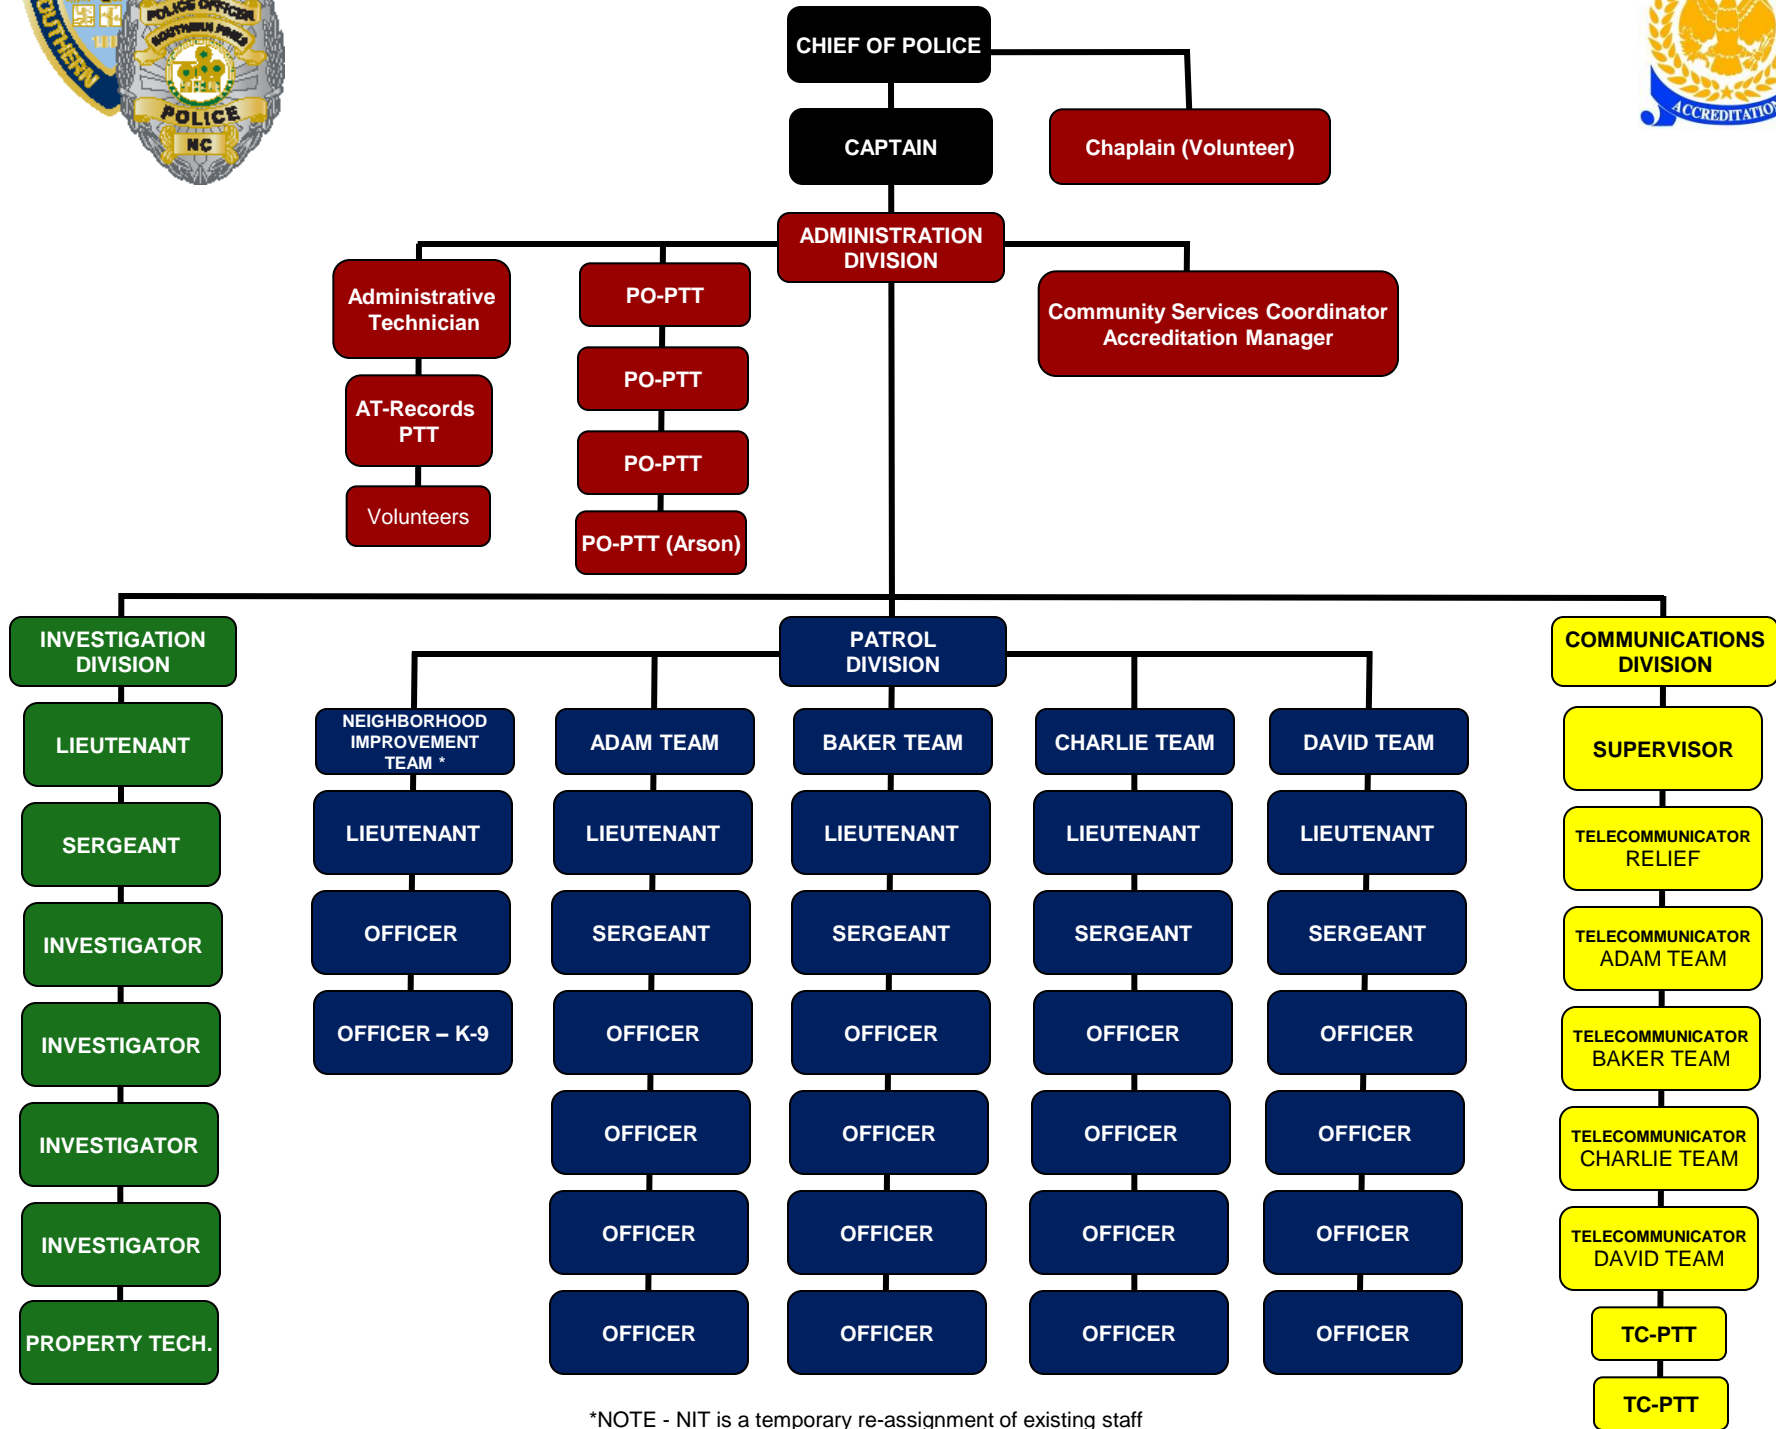

Southern Pines Police Department Organization Chart

*NOTE - NIT is a temporary re-assignment of existing staff
 ** - The Supervisor remains assigned to the Patrol Team