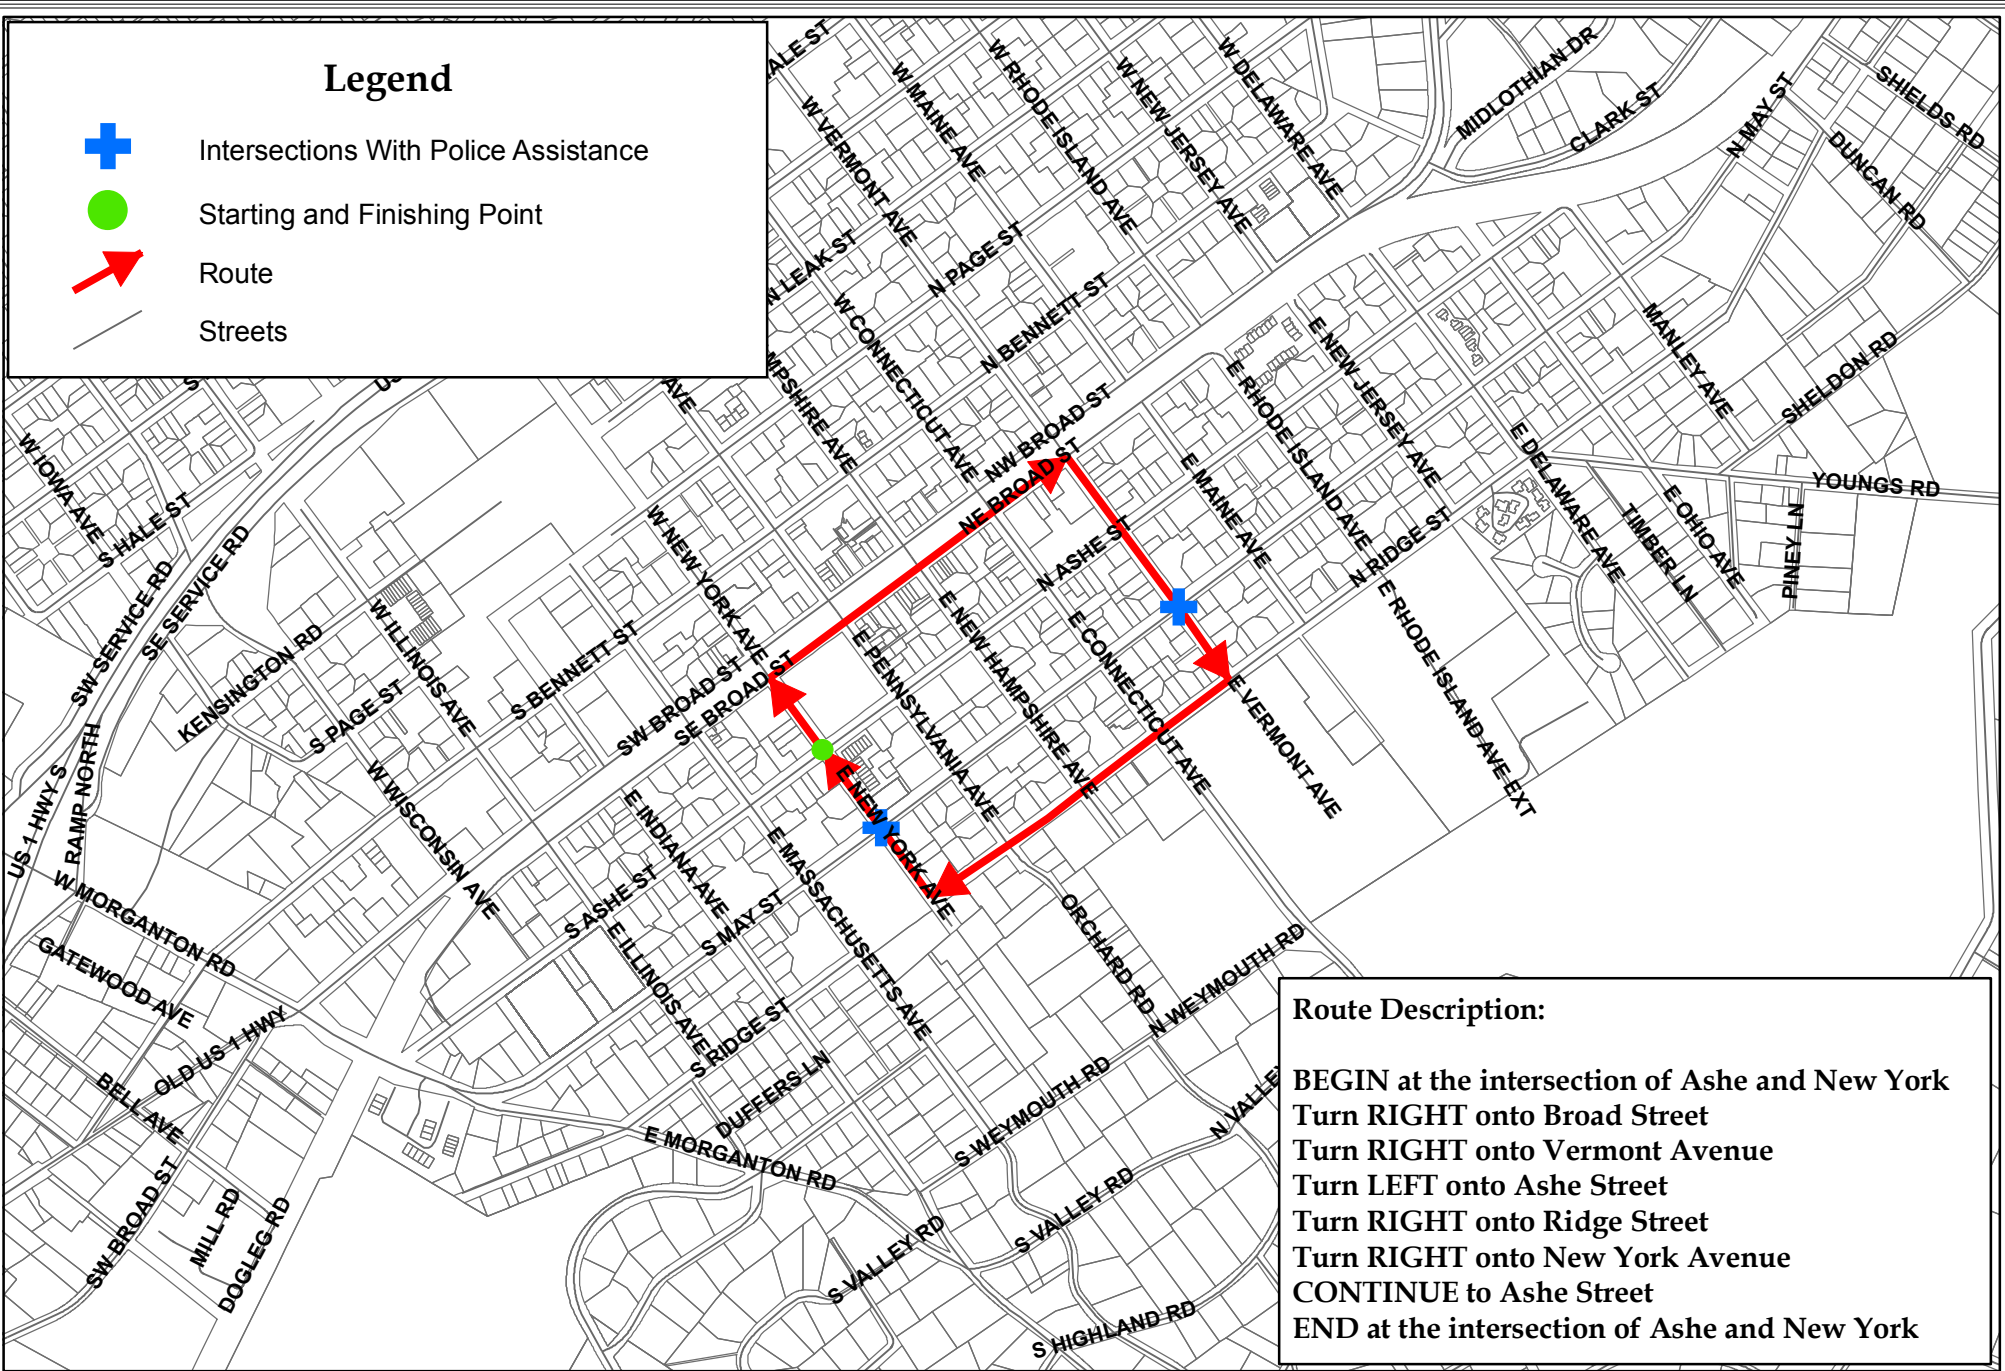

Legend

- Intersections With Police Assistance
- Starting and Finishing Point
- Route
- Streets

Route Description:

BEGIN at the intersection of Ashe and New York
Turn **RIGHT** onto Broad Street
Turn **RIGHT** onto Vermont Avenue
Turn **LEFT** onto Ashe Street
Turn **RIGHT** onto Ridge Street
Turn **RIGHT** onto New York Avenue
CONTINUE to Ashe Street
END at the intersection of Ashe and New York

0 250 500 1,000
Feet

1 Mile Autumnfest Route

TOWN OF SOUTHERN PINES